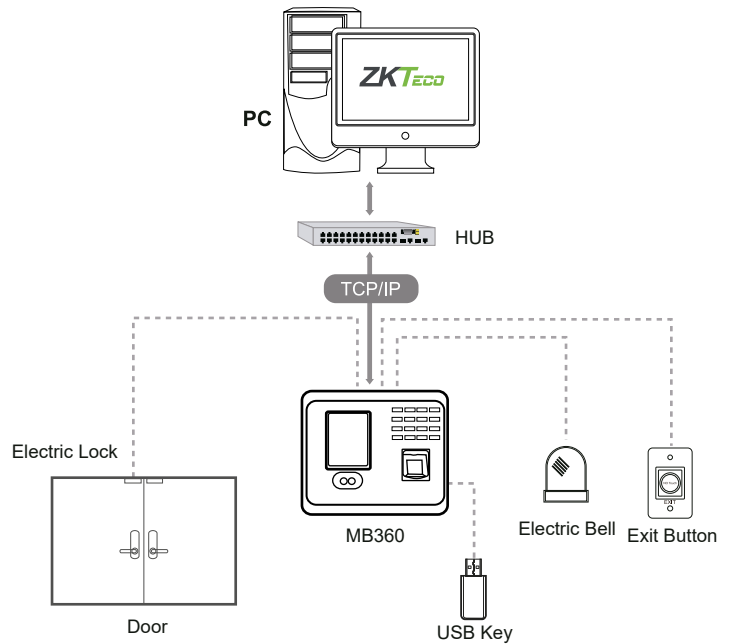

Configuration

MySolutions Inc.

Authorized Distributor of
ZKTeco Products in the Philippines
2F 201 Del Monte Ave. Brgy. Masambong QC
Tel: (02) 365-8488 | (02) 367-8188 | (02) 257-7696 to 99
Email: marketing@mysolutions.ph

© Copyright 2016. ZKTECO CO.,LTD. ZKTECO Logo is a registered trademark of ZKTECO or a related company. All other product and company names mentioned are used for identification purposes only and may be the trademarks of their respective owners. All specifications are subject to change without notice. All rights reserved.