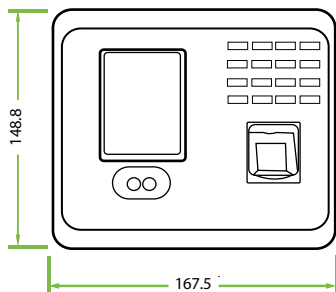

Specifications

Face Capacity	1,500
Fingerprint Capacity	2,000
ID Card Capacity	2,000
Record Capacity	100,000
Display	2.8-inch TFT Screen
Communication	TCP/IP, USB-Host, Wi-Fi (Optional)
Standard Functions	SMS, DTS, Scheduled-bell, Self-Service Query, Automatic Status Switch, T9 Input, Photo ID, Camera, Multi-verification, 12V Output, RS232 Printer (Optional Cable)
Interface for Access Control	3rd Party Electric Lock, Exit Button, Alarm
Optional Functions	ID / MF Cards, Work Code, ADMS
Power Supply	DC 12V 1.5A
Verification Speed	≤1 Sec.
Operating Temp.	0°C - 45°C
Operating Humidity	20% - 80%
Dimension	167.5x148.8x32.2 mm (Length*Width*Thickness)
Net Weight	380g

Dimensions