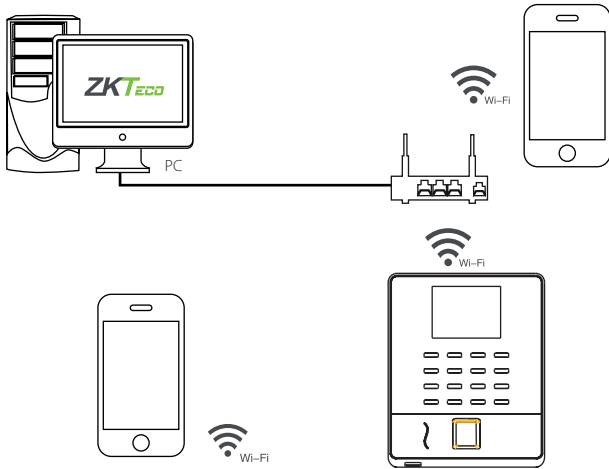

Specifications

Fingerprint Capacity	1000 / 1500 (without SSR)
Finger Algorithm	ZKFinger VX10.0
Record Capacity	50,000
Display	2.8-inch TFT Screen
Communication	Wi-Fi , USB-Host, USB-Client
Standard Functions	SSR, DST, Scheduled-bell, Self-Service Query, Automatic Status Switch, T9 Input 9 digit user ID
Optional Functions	TA Assistant APP Time Cube Cloud Solution
Power Supply	DC 5V 0.8A
Operating Temp	0 °C- 45 °C
Operating Humidity	20%-80%
Dimension	165 x 133 x 21 mm

Configuration