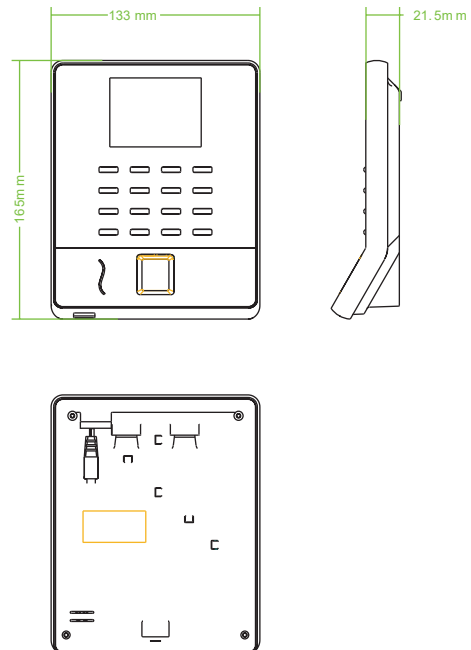

# Specifications

Fingerprint Capacity	1000 / 1500 (without SSR)
Finger Algorithm	ZKFinger VX10.0
Record Capacity	50,000
Display	2.8-inch TFT Screen
Communication	Wi-Fi , USB-Host, USB-Client
Standard Functions	SSR, DST, Scheduled-bell, Self-Service Query, Automatic Status Switch, T9 Input 9 digit user ID
Optional Functions	TA Assistant APP Time Cube Cloud Solution
Power Supply	DC 5V 0.8A
Operating Temp	0 °C- 45 °C
Operating Humidity	20%-80%
Dimension	165 x 133 x 21 mm

## Dimensions